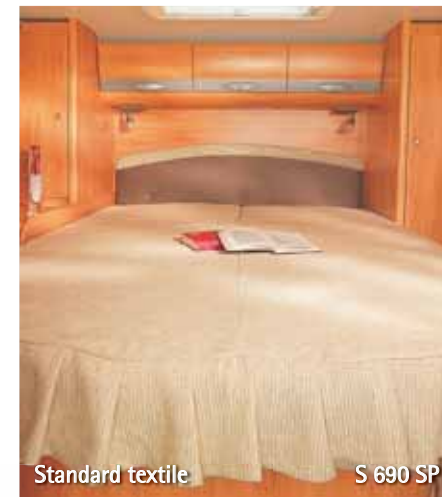

COLOURS RANGE

* metallic

White - 249

Blue - 479

Red* - 255

Silver* - 611

Golden White* - 506

S 660 SL