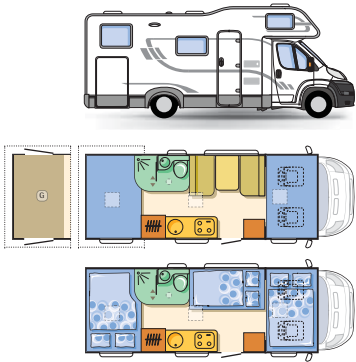

A 576 DK ■■■■■■

S 573 DS ■■■■

S 574 SP ■■■

FLOOR PLANS

- Kitchen
- Table
- Seating Area
- Wardrobe
- Beds
- Bathroom
- Floor
- Garage Storage

compact

FIAT DUCATO

If you are looking to conquer the city streets or discover secret places, the Compact is the Motorhome for you. Produced on a Fiat Ducato chassis the Compact is designed to provide you with everything you need for your holiday in a size to accommodate all situations.