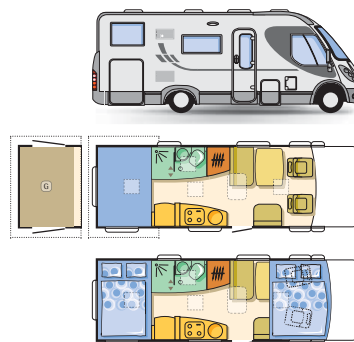

I 707 SG

I 707 SL

FLOOR PLANS

- Kitchen
- Table
- Seating Area
- Wardrobe
- Beds
- Bathroom
- Floor
- Garage Storage

A 697 SL

izola

RENAULT MASTER

The Izola range has been designed on the base of practicability and reliability, for those who can appreciate quality, perfect image and comfort. Stylish body lines with modern graphics ensure that you will be turning heads whenever you are out in your Izola.