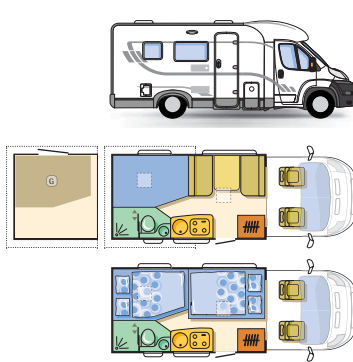

A 576 DK ■■■■■■

S 573 DS ■■■■

S 574 SP ■■■

FLOOR PLANS

- Kitchen
- Table
- Seating Area
- Wardrobe
- Beds
- Bathroom
- Floor
- Garage Storage

compact

FIAT DUCATO

If you are looking to conquer the city streets or discover secret places, the Compact is the Motorhome for you. Produced on a Fiat Ducato chassis the Compact is designed to provide you with everything you need for your holiday in a size to accommodate all situations.