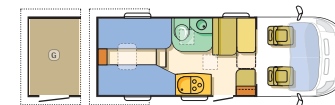

White - 249

Blue - 479

Red* - 255

Silver* - 611

Golden White* - 506

Compact SP

Compact SL

FLOOR PLANS