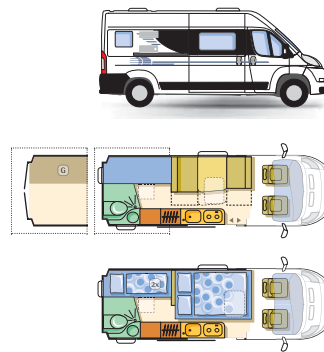

Black* - 632

Twin 🧑🧑

4Twin 🧑🧑🧑🧑

Maxivan 🧑🧑🧑🧑

FLOOR PLANS

- Kitchen
- Table
- Seating Area
- Wardrobe
- Beds
- Bathroom
- Floor
- Garage Storage

3way space

RENAULT TRAFIC