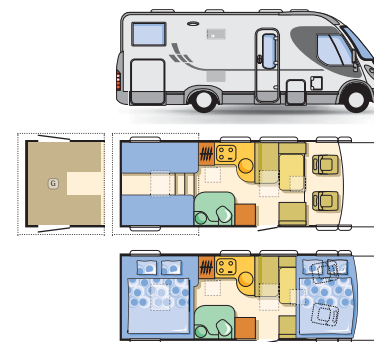

I 707 SG

I 707 SL

FLOOR PLANS

- Kitchen
- Table
- Seating Area
- Wardrobe
- Beds
- Bathroom
- Floor
- Garage Storage

A 697 SL

izola

RENAULT MASTER

The Izola range has been designed on the base of practicability and reliability, for those who can appreciate quality, perfect image and comfort. Stylish body lines with modern graphics ensure that you will be turning heads whenever you are out in your Izola.