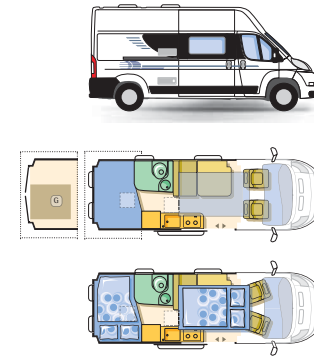

Black* - 632

Twin 🧑🧑

4Twin 🧑🧑🧑🧑

Maxivan 🧑🧑🧑🧑

FLOOR PLANS

- Kitchen
- Table
- Seating Area
- Wardrobe
- Beds
- Bathroom
- Floor
- Garage Storage

3way space

RENAULT TRAFIC