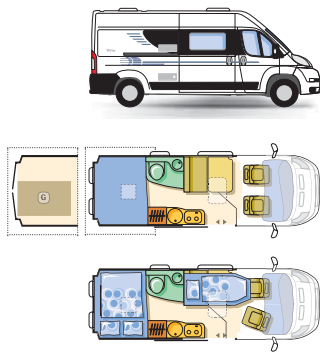

Black* - 632

Twin 🧑🧑

4Twin 🧑🧑🧑🧑

Maxivan 🧑🧑🧑🧑

FLOOR PLANS

- Kitchen
- Table
- Seating Area
- Wardrobe
- Beds
- Bathroom
- Floor
- Garage Storage

3way space

RENAULT TRAFIC