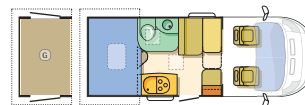

White - 249

Blue - 479

Red* - 255

Silver* - 611

Golden White* - 506

Compact SP

Compact SL

FLOOR PLANS