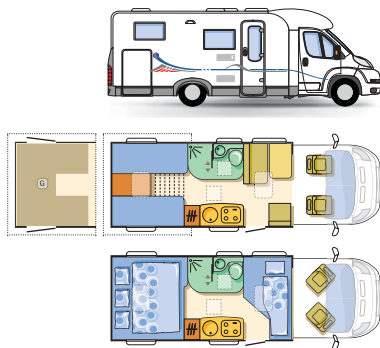

COLOURS RANGE

* metallic

White - 249

Blue - 479

Red* - 255

Silver* - 611

Golden White* - 506

S 660 SL

S 670 SL

S 680 ST

S 690 SP

FLOOR PLANS

- Kitchen
- Table
- Seating Area
- Wardrobe
- Beds
- Bathroom
- Floor
- Garage Storage