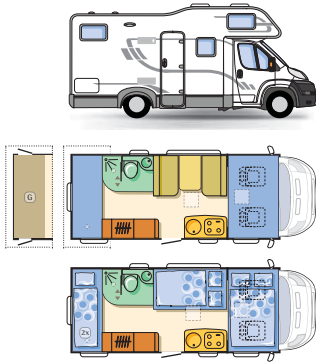

A 576 DK ■■■■■■

S 573 DS ■■■■

S 574 SP ■■■

FLOOR PLANS

- Kitchen
- Table
- Seating Area
- Wardrobe
- Beds
- Bathroom
- Floor
- Garage Storage

compact

FIAT DUCATO

If you are looking to conquer the city streets or discover secret places, the Compact is the Motorhome for you. Produced on a Fiat Ducato chassis the Compact is designed to provide you with everything you need for your holiday in a size to accommodate all situations.