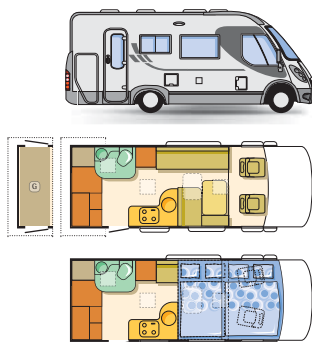

I 707 SG

I 707 SL

FLOOR PLANS

- Kitchen
- Table
- Seating Area
- Wardrobe
- Beds
- Bathroom
- Floor
- Garage Storage

A 697 SL

izola

RENAULT MASTER

The Izola range has been designed on the base of practicability and reliability, for those who can appreciate quality, perfect image and comfort. Stylish body lines with modern graphics ensure that you will be turning heads whenever you are out in your Izola.