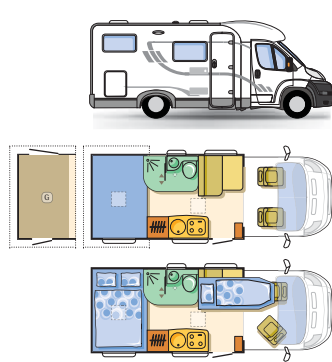

A 576 DK ■■■■■■

S 573 DS ■■■■

S 574 SP ■■■

FLOOR PLANS

- Kitchen
- Table
- Seating Area
- Wardrobe
- Beds
- Bathroom
- Floor
- Garage Storage

compact

FIAT DUCATO

If you are looking to conquer the city streets or discover secret places, the Compact is the Motorhome for you. Produced on a Fiat Ducato chassis the Compact is designed to provide you with everything you need for your holiday in a size to accommodate all situations.